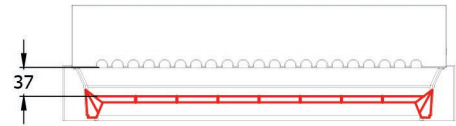

PAPILLON

Set 4 tubetti portapantaloni | set of 4 tubes for trousers rack

max 2.5 kg / tube

BIANCO
white

PA4P00400

BROWN
brown

PA4P00B00

PIOMBO
Anthracite