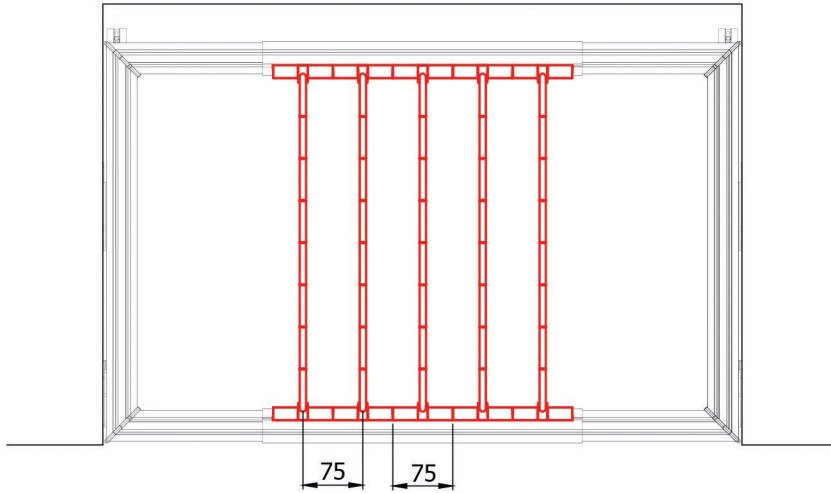

PAPILLON

Set 4 tubetti portapantaloni | set of 4 tubes for trousers rack

max 2.5 kg / tube

BIANCO
white

PA4P00400

BROWN
brown

PA4P00B00

PIOMBO
Anthracite