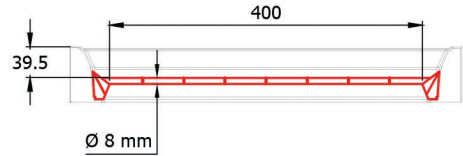

PAPILLON

Set 4 tubetti portapantaloni | set of 4 tubes for trousers rack

max 2.5 kg / tube

BIANCO
white

PA4P00400

BROWN
brown

PA4P00B00

PIOMBO
Anthracite